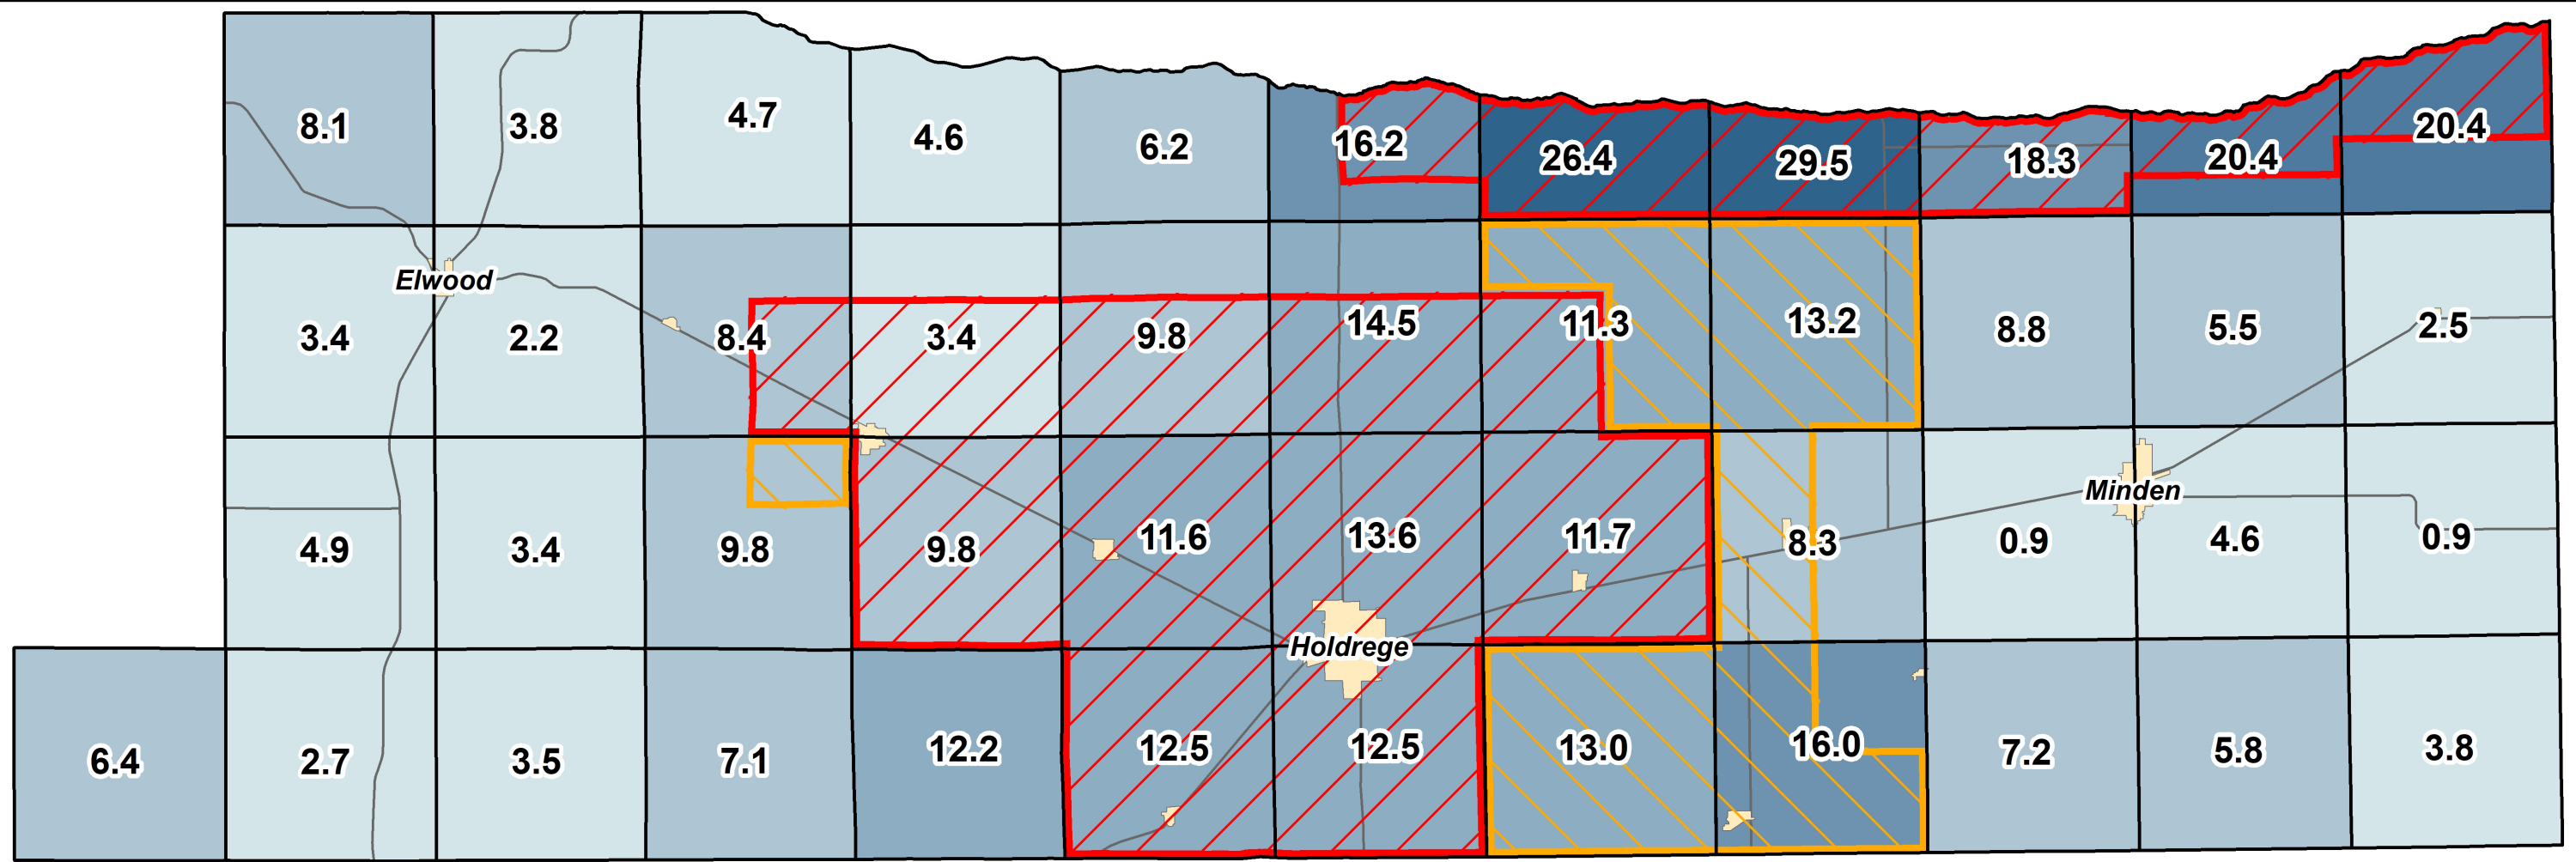

# Tri-Basin Natural Resources District

## 2023 Average Sampled Nitrate Level by Township

### Nitrate Level

### Phase Area

Results from 251 of 281 irrigation wells sampled. 89% sample coverage.